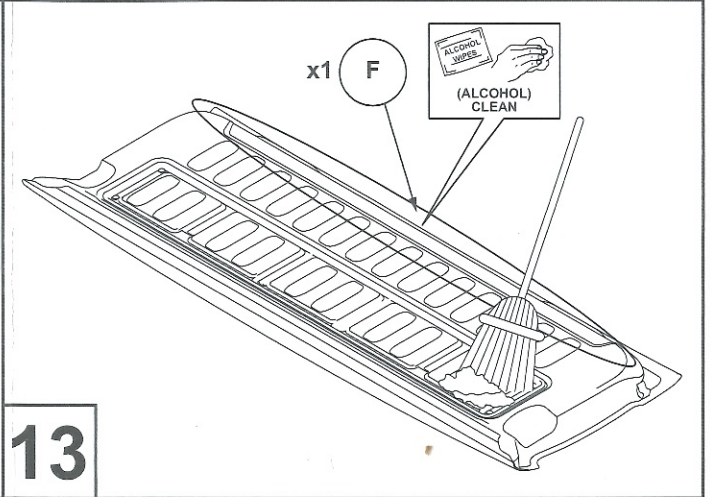

INSTALLATION INSTRUCTIONS (K663)
Under Rail-Liner
Toyota-Hilux-2015-Extra Cab

A  X1	B  X1	C  X6	D  X10
E  1440mm X1	F  X2	G  X2	H  X4
I  X4	J  6.3X19mm X6	K  X2	L  X2
			◆ = EXISTING PART ○ = NEW PART

Fitting Kit Number	Manufacturer	Model Type	Year	Stockist	Cab Size	Product	Revision	Date	Page
K663	Toyota	Hilux	2015		XC	Bedliner	1	2/12/2015	2 of 3

11

12

13

14

15

16

Fitting Kit Number	Manufacturer	Model Type	Year	Stockist	Cab Size	Product	Revision	Date	Page
K663	Toyota	Hilux	2015		XC	Bedliner	1	2/12/2015	3 of 3