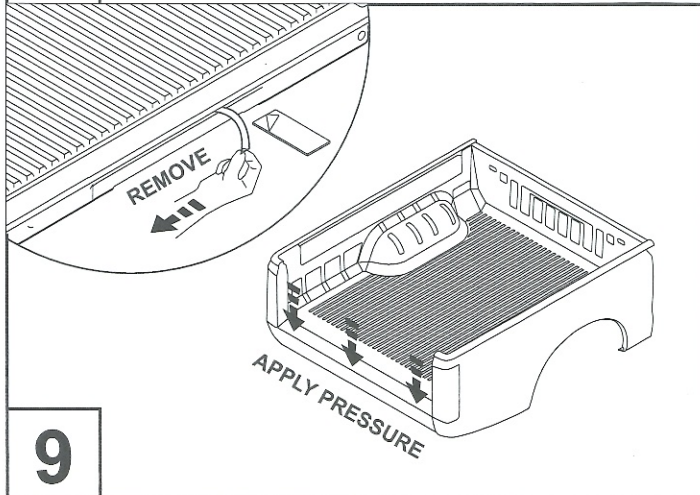

INSTALLATION INSTRUCTIONS (K663)
Under Rail-Liner
Toyota-Hilux-2015-Extra Cab

A  X1	B  X1	C  X6	D  X10
E  1440mm X1	F  X2	G  X2	H  X4
I  X4	J  6.3X19mm X6	K  X2	L  X2
			◆ = EXISTING PART ○ = NEW PART

Fitting Kit Number	Manufacturer	Model Type	Year	Stockist	Cab Size	Product	Revision	Date	Page
K663	Toyota	Hilux	2015		XC	Bedliner	1	2/12/2015	2 of 3