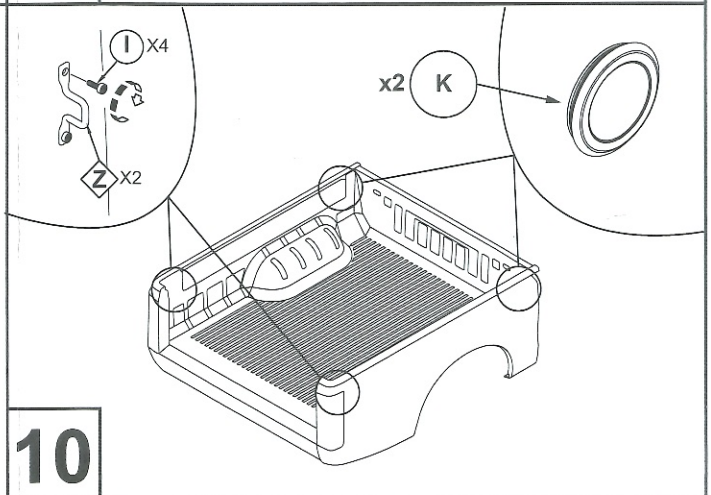

INSTALLATION INSTRUCTIONS (K663)
Under Rail-Liner
Toyota-Hilux-2015-Extra Cab

A  X1	B  X1	C  X6	D  X10
E  1440mm X1	F  X2	G  X2	H  X4
I  X4	J  6.3X19mm X6	K  X2	L  X2
			◆ = EXISTING PART ○ = NEW PART

Fitting Kit Number	Manufacturer	Model Type	Year	Stockist	Cab Size	Product	Revision	Date	Page
K663	Toyota	Hilux	2015		XC	Bedliner	1	2/12/2015	2 of 3

11

12

13

14

15

16

Fitting Kit Number	Manufacturer	Model Type	Year	Stockist	Cab Size	Product	Revision	Date	Page
K663	Toyota	Hilux	2015		XC	Bedliner	1	2/12/2015	3 of 3