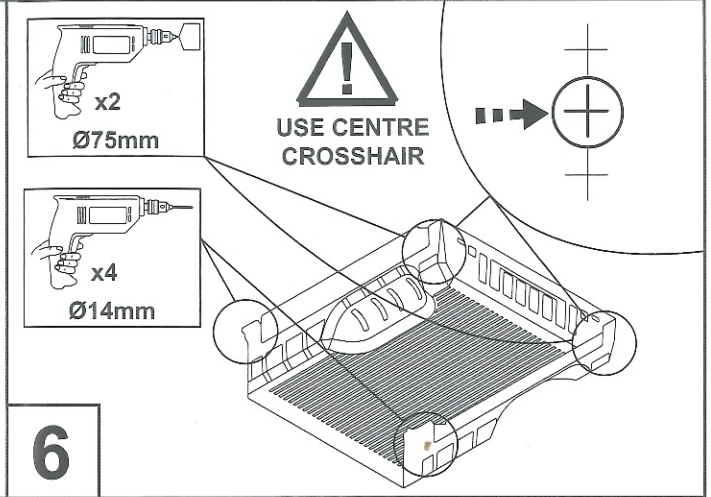

INSTALLATION INSTRUCTIONS (K663)
Under Rail-Liner
Toyota-Hilux-2015-Extra Cab

A  X1	B  X1	C  X6	D  X10
E  1440mm X1	F  X2	G  X2	H  X4
I  X4	J  6.3X19mm X6	K  X2	L  X2
			◆ = EXISTING PART ○ = NEW PART

Fitting Kit Number	Manufacturer	Model Type	Year	Stockist	Cab Size	Product	Revision	Date	Page
K663	Toyota	Hilux	2015		XC	Bedliner	1	2/12/2015	2 of 3