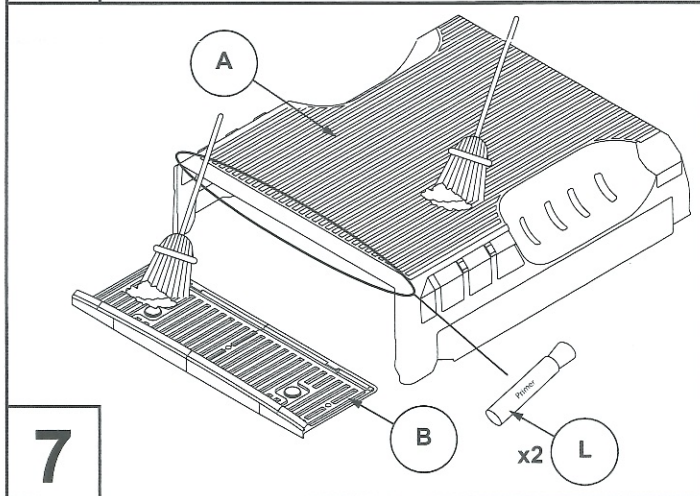

INSTALLATION INSTRUCTIONS (K663)
Under Rail-Liner
Toyota-Hilux-2015-Extra Cab

A  X1	B  X1	C  X6	D  X10
E  1440mm X1	F  X2	G  X2	H  X4
I  X4	J  6.3X19mm X6	K  X2	L  X2
			◆ = EXISTING PART ○ = NEW PART

Fitting Kit Number	Manufacturer	Model Type	Year	Stockist	Cab Size	Product	Revision	Date	Page
K663	Toyota	Hilux	2015		XC	Bedliner	1	2/12/2015	2 of 3