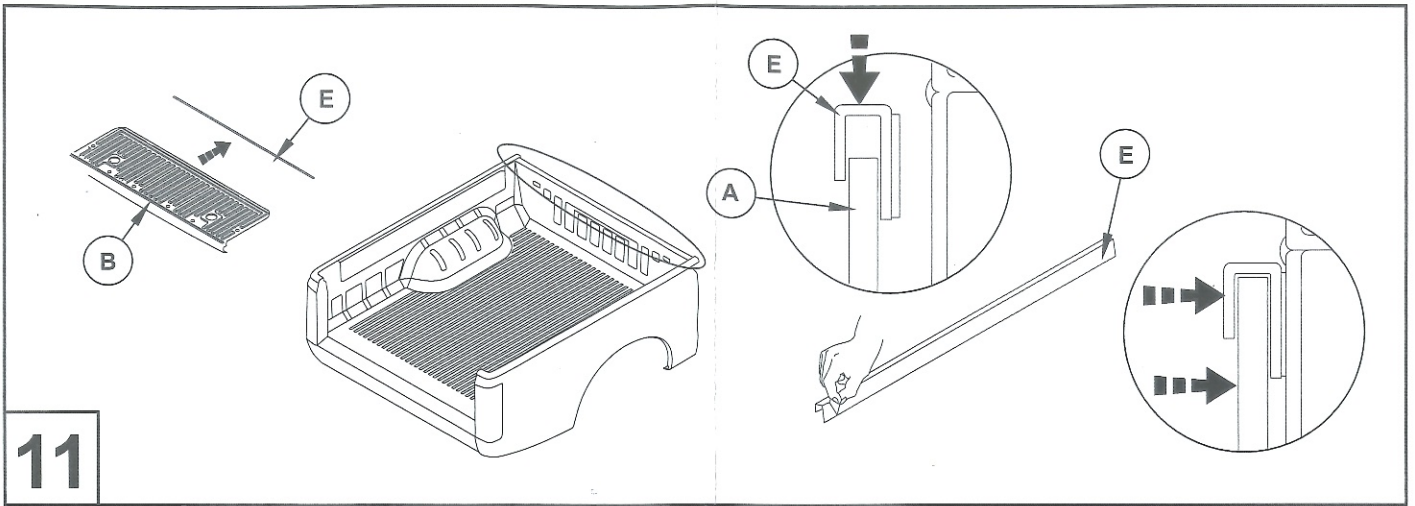

INSTALLATION INSTRUCTIONS (K663)
Under Rail-Liner
Toyota-Hilux-2015-Extra Cab

A  X1	B  X1	C  X6	D  X10
E  1440mm X1	F  X2	G  X2	H  X4
I  X4	J  6.3X19mm X6	K  X2	L  X2
			◆ = EXISTING PART ○ = NEW PART

Fitting Kit Number	Manufacturer	Model Type	Year	Stockist	Cab Size	Product	Revision	Date	Page
K663	Toyota	Hilux	2015		XC	Bedliner	1	2/12/2015	2 of 3