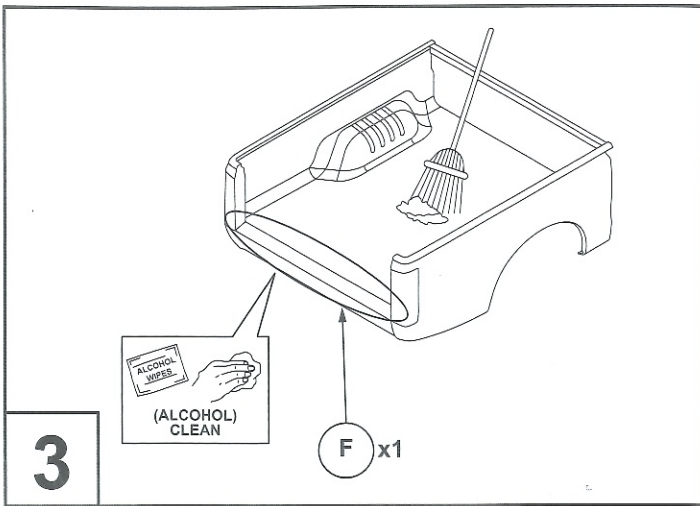

INSTALLATION INSTRUCTIONS (K663)
Under Rail-Liner
Toyota-Hilux-2015-Extra Cab

A  X1	B  X1	C  X6	D  X10
E  1440mm X1	F  X2	G  X2	H  X4
I  X4	J  6.3X19mm X6	K  X2	L  X2
			◆ = EXISTING PART ○ = NEW PART

Fitting Kit Number	Manufacturer	Model Type	Year	Stockist	Cab Size	Product	Revision	Date	Page
K663	Toyota	Hilux	2015		XC	Bedliner	1	2/12/2015	2 of 3

11

12

13

14

15

16

Fitting Kit Number	Manufacturer	Model Type	Year	Stockist	Cab Size	Product	Revision	Date	Page
K663	Toyota	Hilux	2015		XC	Bedliner	1	2/12/2015	3 of 3