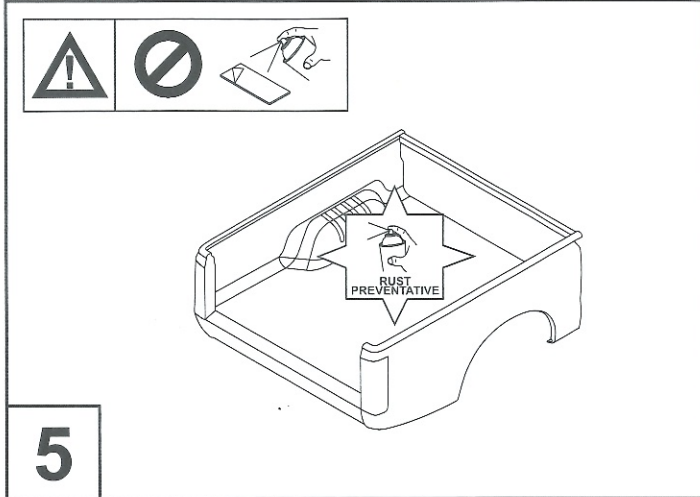

INSTALLATION INSTRUCTIONS (K663)
Under Rail-Liner
Toyota-Hilux-2015-Extra Cab

A  X1	B  X1	C  X6	D  X10
E  1440mm X1	F  X2	G  X2	H  X4
I  X4	J  6.3X19mm X6	K  X2	L  X2
			◆ = EXISTING PART ○ = NEW PART

Fitting Kit Number	Manufacturer	Model Type	Year	Stockist	Cab Size	Product	Revision	Date	Page
K663	Toyota	Hilux	2015		XC	Bedliner	1	2/12/2015	2 of 3