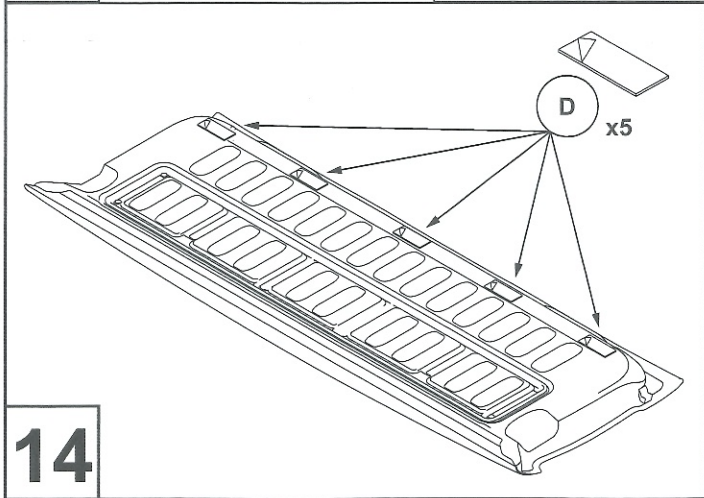

INSTALLATION INSTRUCTIONS (K663)
Under Rail-Liner
Toyota-Hilux-2015-Extra Cab

A  X1	B  X1	C  X6	D  X10
E  1440mm X1	F  X2	G  X2	H  X4
I  X4	J  6.3X19mm X6	K  X2	L  X2
			◆ = EXISTING PART ○ = NEW PART

Fitting Kit Number	Manufacturer	Model Type	Year	Stockist	Cab Size	Product	Revision	Date	Page
K663	Toyota	Hilux	2015		XC	Bedliner	1	2/12/2015	2 of 3

11

12

13

14

15

16

Fitting Kit Number	Manufacturer	Model Type	Year	Stockist	Cab Size	Product	Revision	Date	Page
K663	Toyota	Hilux	2015		XC	Bedliner	1	2/12/2015	3 of 3