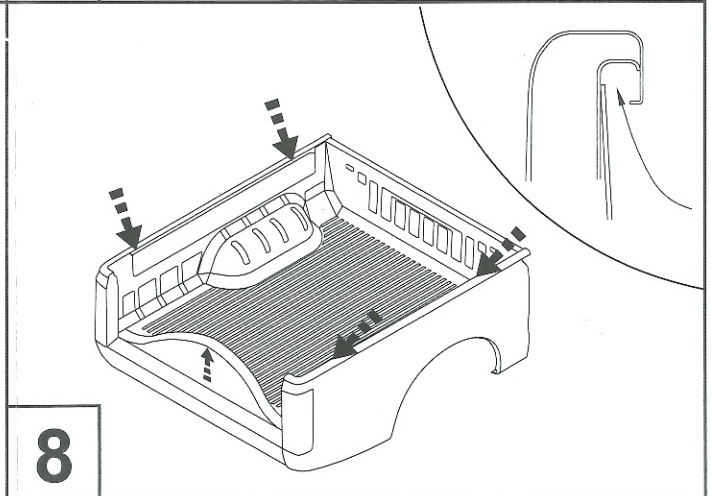

INSTALLATION INSTRUCTIONS (K663)
Under Rail-Liner
Toyota-Hilux-2015-Extra Cab

A  X1	B  X1	C  X6	D  X10
E  1440mm X1	F  X2	G  X2	H  X4
I  X4	J  6.3X19mm X6	K  X2	L  X2
			◆ = EXISTING PART ○ = NEW PART

Fitting Kit Number	Manufacturer	Model Type	Year	Stockist	Cab Size	Product	Revision	Date	Page
K663	Toyota	Hilux	2015		XC	Bedliner	1	2/12/2015	2 of 3

11

12

13

14

15

16

Fitting Kit Number	Manufacturer	Model Type	Year	Stockist	Cab Size	Product	Revision	Date	Page
K663	Toyota	Hilux	2015		XC	Bedliner	1	2/12/2015	3 of 3