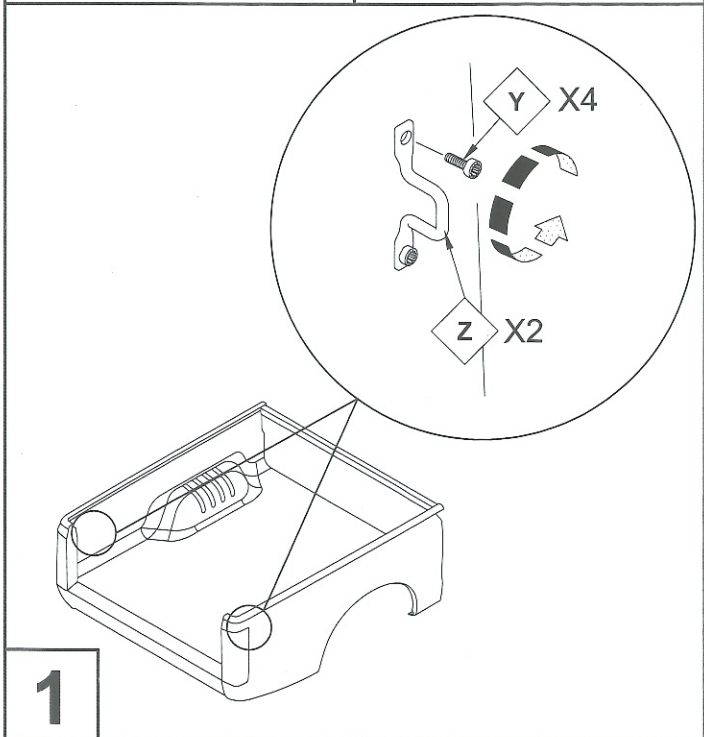

INSTALLATION INSTRUCTIONS (K663)
Under Rail-Liner
Toyota-Hilux-2015-Extra Cab

A  X1	B  X1	C  X6	D  X10
E  1440mm X1	F  X2	G  X2	H  X4
I  X4	J  6.3X19mm X6	K  X2	L  X2
			◆ = EXISTING PART ○ = NEW PART

Fitting Kit Number	Manufacturer	Model Type	Year	Stockist	Cab Size	Product	Revision	Date	Page
K663	Toyota	Hilux	2015		XC	Bedliner	1	2/12/2015	2 of 3

11

12

13

14

15

16

Fitting Kit Number	Manufacturer	Model Type	Year	Stockist	Cab Size	Product	Revision	Date	Page
K663	Toyota	Hilux	2015		XC	Bedliner	1	2/12/2015	3 of 3