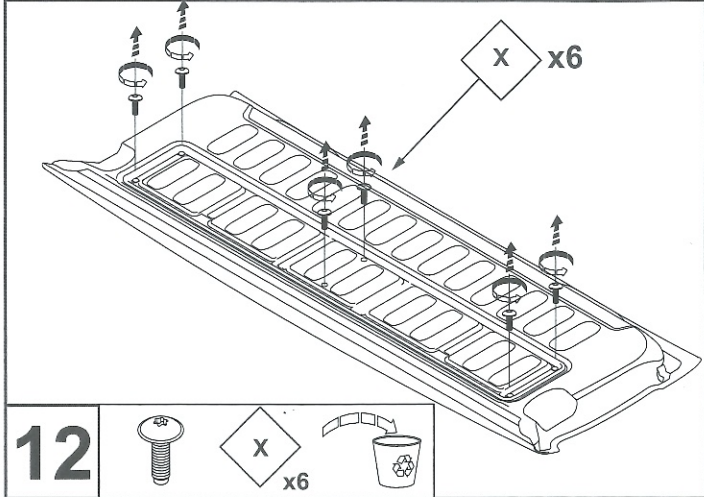

INSTALLATION INSTRUCTIONS (K663)
Under Rail-Liner
Toyota-Hilux-2015-Extra Cab

A  X1	B  X1	C  X6	D  X10
E  1440mm X1	F  X2	G  X2	H  X4
I  X4	J  6.3X19mm X6	K  X2	L  X2
			◆ = EXISTING PART ○ = NEW PART

Fitting Kit Number	Manufacturer	Model Type	Year	Stockist	Cab Size	Product	Revision	Date	Page
K663	Toyota	Hilux	2015		XC	Bedliner	1	2/12/2015	2 of 3

11

12

13

14

15

16

Fitting Kit Number	Manufacturer	Model Type	Year	Stockist	Cab Size	Product	Revision	Date	Page
K663	Toyota	Hilux	2015		XC	Bedliner	1	2/12/2015	3 of 3