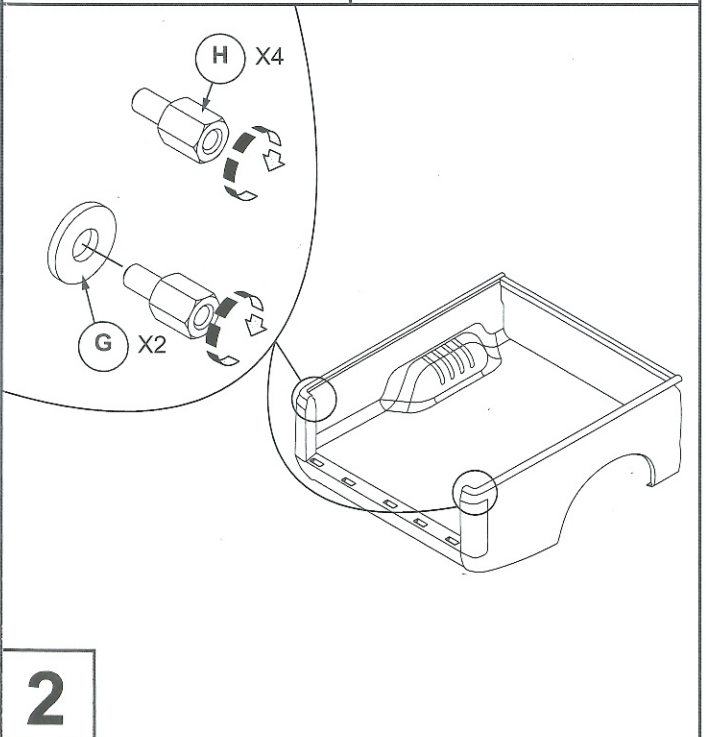

INSTALLATION INSTRUCTIONS (K663)
Under Rail-Liner
Toyota-Hilux-2015-Extra Cab

A  X1	B  X1	C  X6	D  X10
E  1440mm X1	F  X2	G  X2	H  X4
I  X4	J  6.3X19mm X6	K  X2	L  X2
			◆ = EXISTING PART ○ = NEW PART

Fitting Kit Number	Manufacturer	Model Type	Year	Stockist	Cab Size	Product	Revision	Date	Page
K663	Toyota	Hilux	2015		XC	Bedliner	1	2/12/2015	2 of 3

11

12

13

14

15

16

Fitting Kit Number	Manufacturer	Model Type	Year	Stockist	Cab Size	Product	Revision	Date	Page
K663	Toyota	Hilux	2015		XC	Bedliner	1	2/12/2015	3 of 3