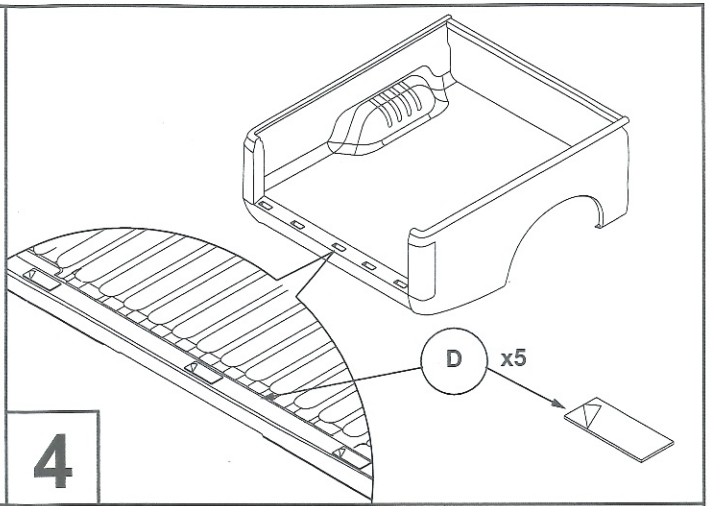

INSTALLATION INSTRUCTIONS (K663)
Under Rail-Liner
Toyota-Hilux-2015-Extra Cab

A  X1	B  X1	C  X6	D  X10
E  1440mm X1	F  X2	G  X2	H  X4
I  X4	J  6.3X19mm X6	K  X2	L  X2
			◆ = EXISTING PART ○ = NEW PART

Fitting Kit Number	Manufacturer	Model Type	Year	Stockist	Cab Size	Product	Revision	Date	Page
K663	Toyota	Hilux	2015		XC	Bedliner	1	2/12/2015	2 of 3

11

12

13

14

15

16

Fitting Kit Number	Manufacturer	Model Type	Year	Stockist	Cab Size	Product	Revision	Date	Page
K663	Toyota	Hilux	2015		XC	Bedliner	1	2/12/2015	3 of 3